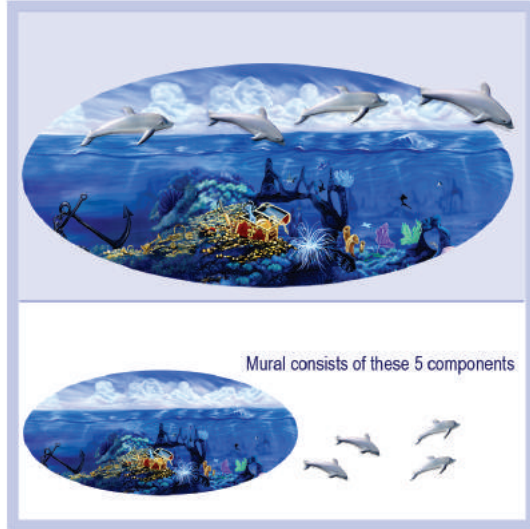

## Complete Mural Packages

**Printed murals on canvas applied to 1/4" substrate and clearcoated.  
Dimensional elements with keyhole on back for easy installation.**

**Diver Mural and 8' linear waves with 3 dimensional fish.**

**Red Sunset**  
MP4-36 36in. \$ 480.  
MP4-43 43in. \$ 660.

**Space**  
MP5-36 36in. \$ 570.  
MP5-43 43in. \$ 615.

**Bamboo Forest Oval**  
MP9-75 43in. X 75 in. \$2700.

**Bamboo Forest**  
MP8-36 36in. \$1650.  
MP8-43 43in. \$1800.

## Complete Murals Packages

Printed murals on canvas applied to 1/4" substrate and clearcoated.  
Dimensional elements with keyhole on back for easy installation.

**Underwater Treasure Oval**  
MP10-80 35in. X 80in. \$1560.