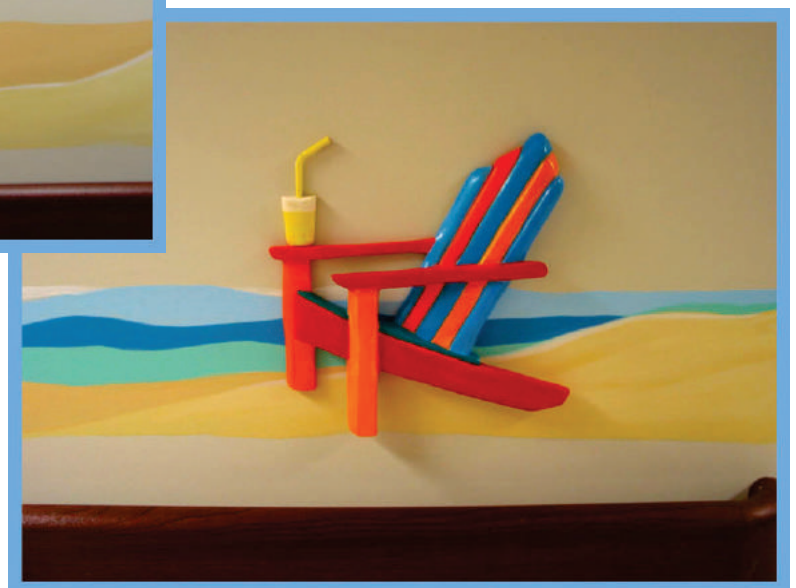

Dimensional Beach and Nautical

Resin handcrafted, handpainted, clearcoated elements.