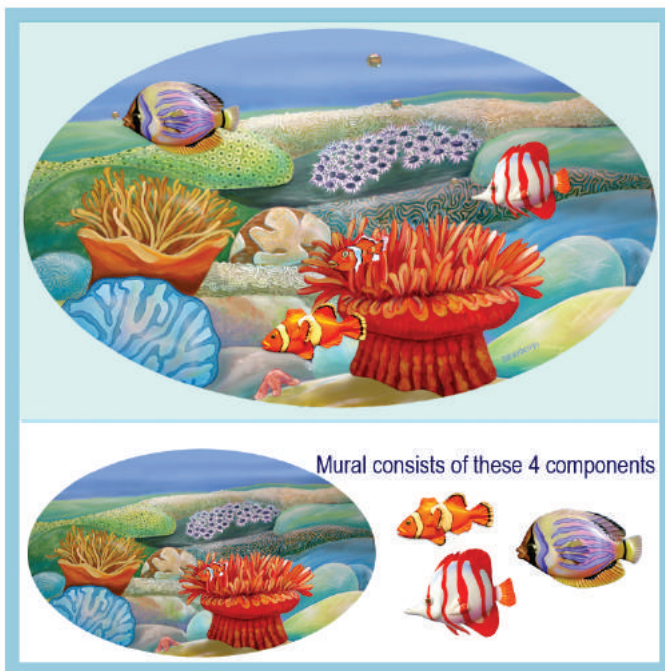

## Complete Murals Packages

**Printed murals on canvas applied to 1/4" substrate and clearcoated.  
Dimensional elements with keyhole on back for easy installation.**

**Hikers**  
Mural w/sun & bluebird

**MP37-36 36in. \$ 660.**  
**MP37-43 43in. \$ 690.**

**Beach Fun**  
Mural w/beach ball & sandcastle

**MP34-36 36in. \$ 615.**  
**MP34-43 43in. \$ 720.**

**Sea Gulls Landing**  
Mural w/one bird  
**MP34-43 36in. \$ 690.**

## Complete Murals Packages

**Printed murals on canvas applied to 1/4" substrate and clearcoated.  
Dimensional resin elements with keyhole on back for easy installation.**

**Turtle Haven  
Mural w/three turtles**  
MP30-36 36in. \$ 590.  
MP30-43 43in. \$ 685.