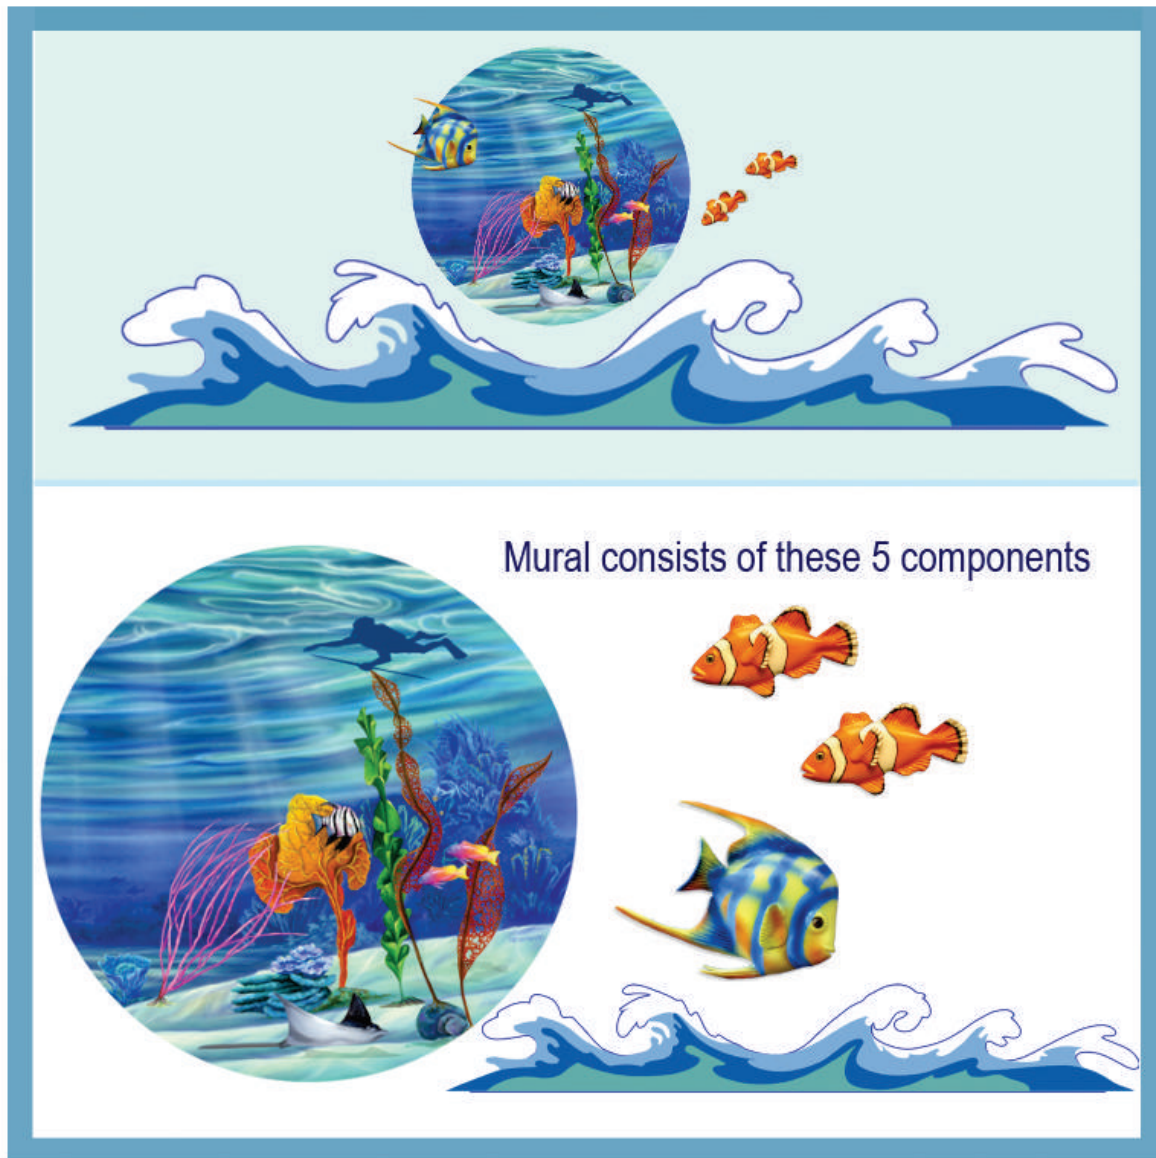

## Complete Mural Packages

**Printed murals on canvas applied to 1/4" substrate and clearcoated. Dimensional elements with keyhole on back for easy installation.**

## Complete Mural Packages

**Printed murals on canvas applied to 1/4" substrate and clearcoated.  
Dimensional elements with keyhole on back for easy installation.**

**Sea Gulls Landing with Waves**  
**MP1-43W 43in. \$2250.**

## Complete Mural Packages

**Printed murals on canvas applied to 1/4" substrate and clearcoated.  
Dimensional elements with keyhole on back for easy installation.**

**Diver Mural and 8' linear waves with 3 dimensional fish.**