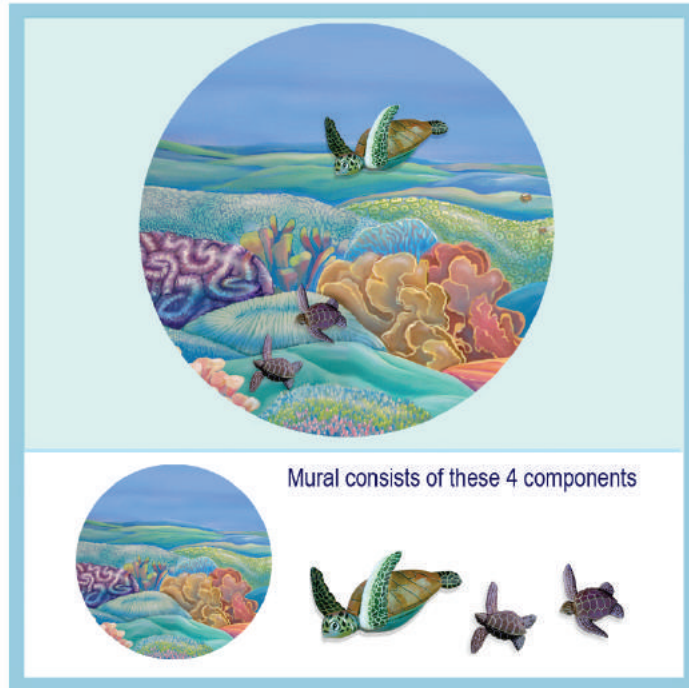

## Complete Murals Packages

**Printed murals on canvas applied to 1/4" substrate and clearcoated.  
Dimensional elements with keyhole on back for easy installation.**

**Hikers**  
Mural w/sun & bluebird

**MP37-36 36in. \$ 660.**  
**MP37-43 43in. \$ 690.**

**Beach Fun**  
Mural w/beach ball & sandcastle

**MP34-36 36in. \$ 615.**  
**MP34-43 43in. \$ 720.**

**Sea Gulls Landing**  
Mural w/one bird  
**MP34-43 36in. \$ 690.**

## Complete Murals Packages

**Printed murals on canvas applied to 1/4" substrate and clearcoated.  
Dimensional resin elements with keyhole on back for easy installation.**

**Turtle Haven  
Mural w/three turtles**  
MP30-36 36in. \$ 590.  
MP30-43 43in. \$ 685.