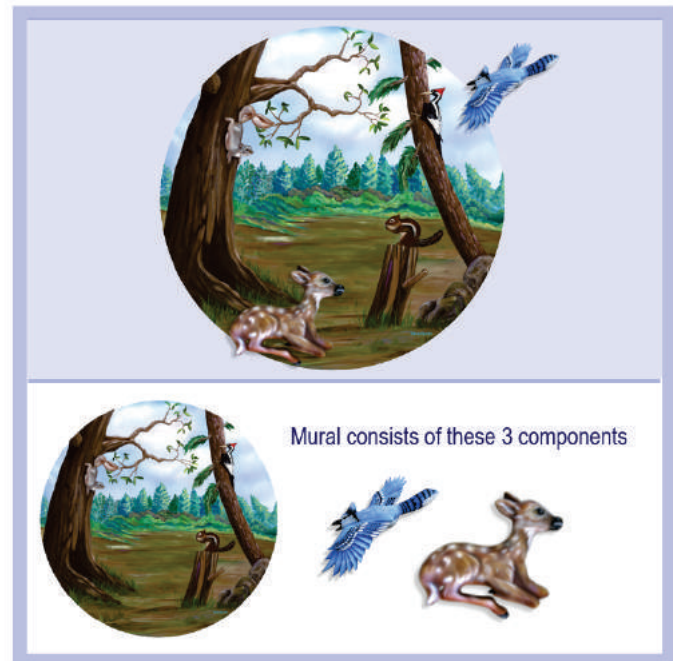

Forest Friends

MP14-36 36in. $660.
MP14-43 43in. $720.