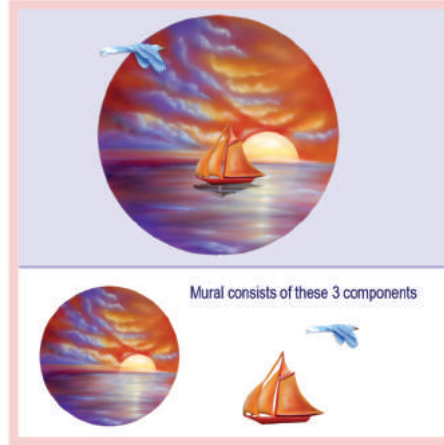

## Complete Mural Packages

**Printed murals on canvas applied to 1/4" substrate and clearcoated.  
Dimensional elements with keyhole on back for easy installation.**

**Sea Gulls Landing with Waves**  
**MP1-43W 43in. \$2250.**

## Complete Mural Packages

**Printed murals on canvas applied to 1/4" substrate and clearcoated.  
Dimensional elements with keyhole on back for easy installation.**

**Diver Mural and 8' linear waves with 3 dimensional fish.**

## Complete Murals Packages

Printed murals on canvas applied to 1/4" substrate and clearcoated.  
Dimensional elements with keyhole on back for easy installation.

**Sun, Moon & Stars 1**  
MP3-36 36in. \$690.  
MP3-43 43in. \$750.