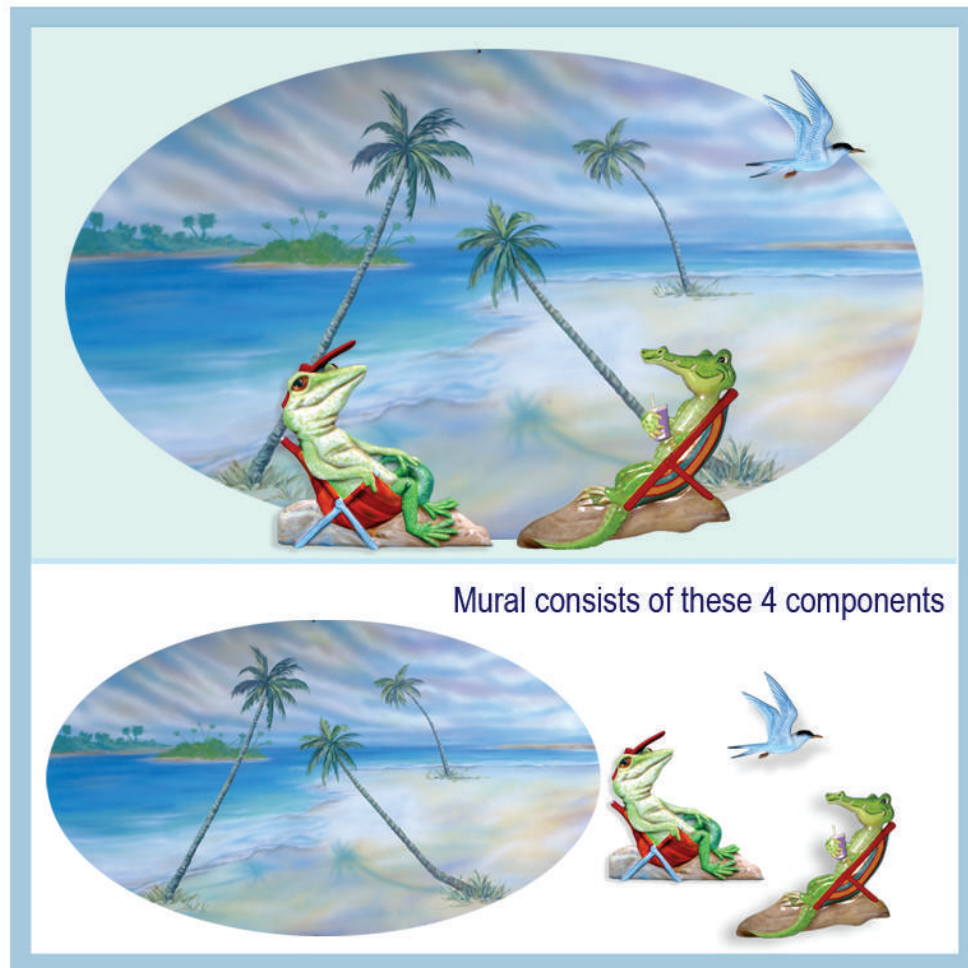

## Complete Mural Packages

**Printed murals on canvas applied to 1/4" substrate and clearcoated.  
Dimensional elements with keyhole on back for easy installation.**

**Diver Mural and 8' linear waves with 3 dimensional fish.**

## Complete Murals Packages

**Printed murals on canvas applied to 1/4" substrate and clearcoated.  
Dimensional elements with keyhole on back for easy installation.**