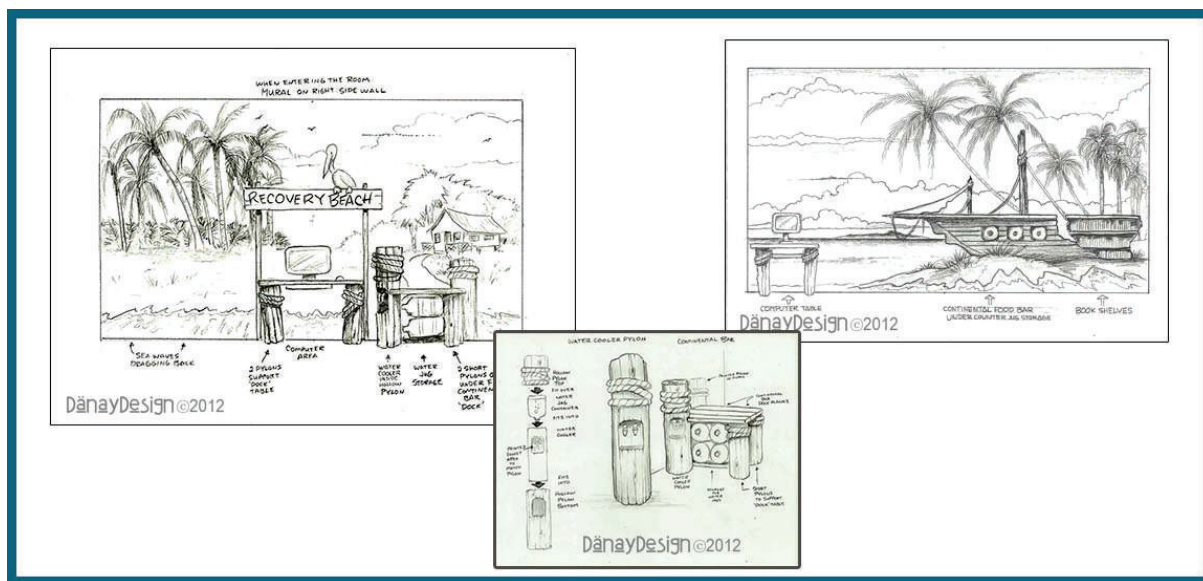

Services

Sketches/Renderings

The design process begins with a consultation, either by phone or in person. Next, we present a rough sketch to convey the ideas that were discussed. Once we have captured your vision on paper or digitally we can move into the Development Phase of the project. We want to earn your trust to create the very best outcome that represents your branding and desired theme within your budget. We include these examples to show you how you can work with us and what you can expect:

Rough Pencil Sketches or Concept Drawings

See more examples of rough sketches, full color renderings, and artistic proposals on our website