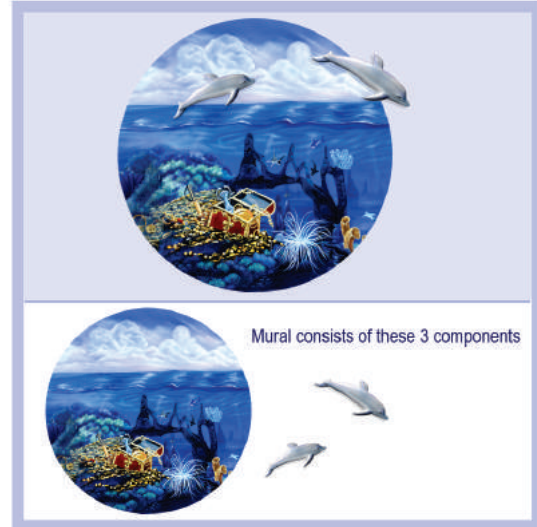

## Complete Mural Packages

**Printed murals on canvas applied to 1/4" substrate and clearcoated.  
Dimensional elements with keyhole on back for easy installation.**

**Diver Mural and 8' linear waves with 3 dimensional fish.**

## Complete Murals Packages

Printed murals on canvas applied to 1/4" substrate and clearcoated.  
Dimensional elements with keyhole on back for easy installation.

**Sun, Moon & Stars 1**  
MP3-36 36in. \$690.  
MP3-43 43in. \$750.

**Red Sunset**  
MP4-36 36in. \$ 480.  
MP4-43 43in. \$ 660.

**Space**  
MP5-36 36in. \$ 570.  
MP5-43 43in. \$ 615.

**Bamboo Forest Oval**  
MP9-75 43in. X 75 in. \$2700.

**Bamboo Forest**  
MP8-36 36in. \$1650.  
MP8-43 43in. \$1800.

## Complete Murals Packages

Printed murals on canvas applied to 1/4" substrate and clearcoated.  
Dimensional elements with keyhole on back for easy installation.

**Underwater Treasure Oval**  
MP10-80 35in. X 80in. \$1560.