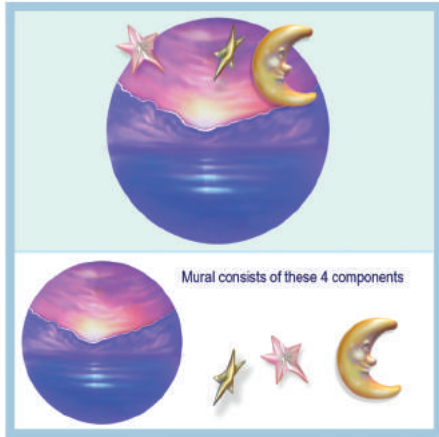

Complete Murals Packages

Printed murals on canvas applied to 1/4" substrate and clearcoated.
Dimensional elements with keyhole on back for easy installation.

Sun, Moon & Stars 1
MP3-36 36in. $690.
MP3-43 43in. $750.