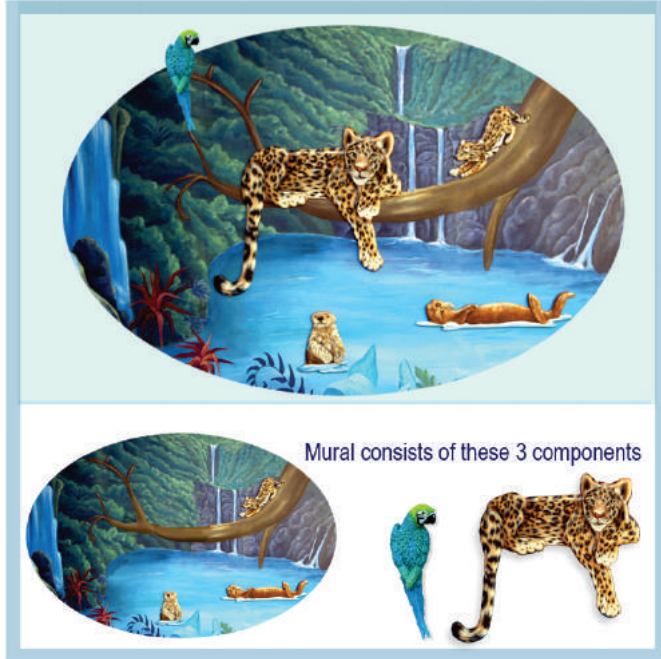

Complete Murals Packages

Printed murals on canvas applied to 1/4" substrate and clearcoated.
Dimensional elements with keyhole on back for easy installation.