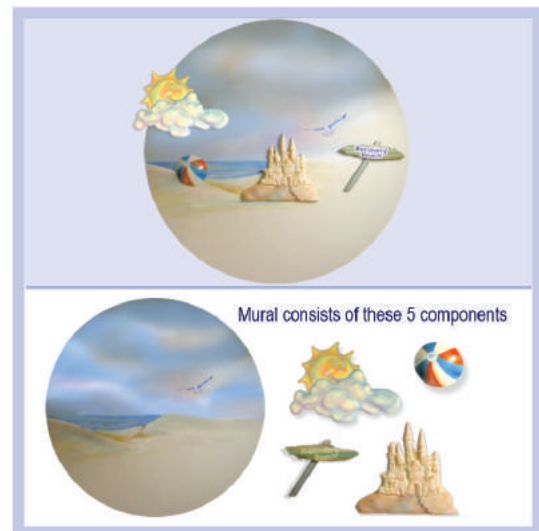

Recovery Beach
MP6-36 36in. $ 720.
MP6-43 43in. $ 800.