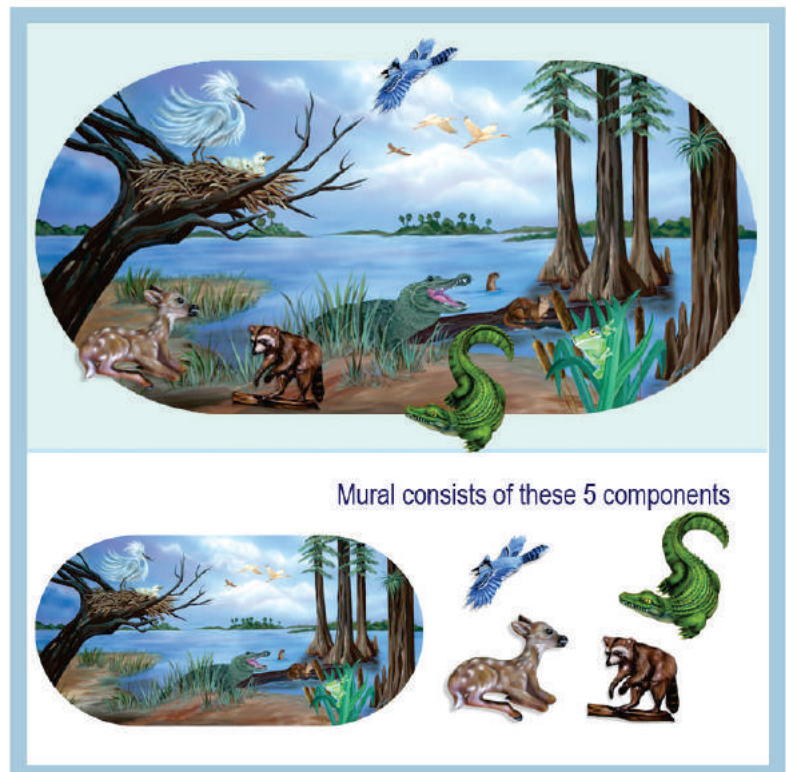

Marsh Oval

MP16-43 43in. $2500.
Mural, deer, raccoon, skunk, 3