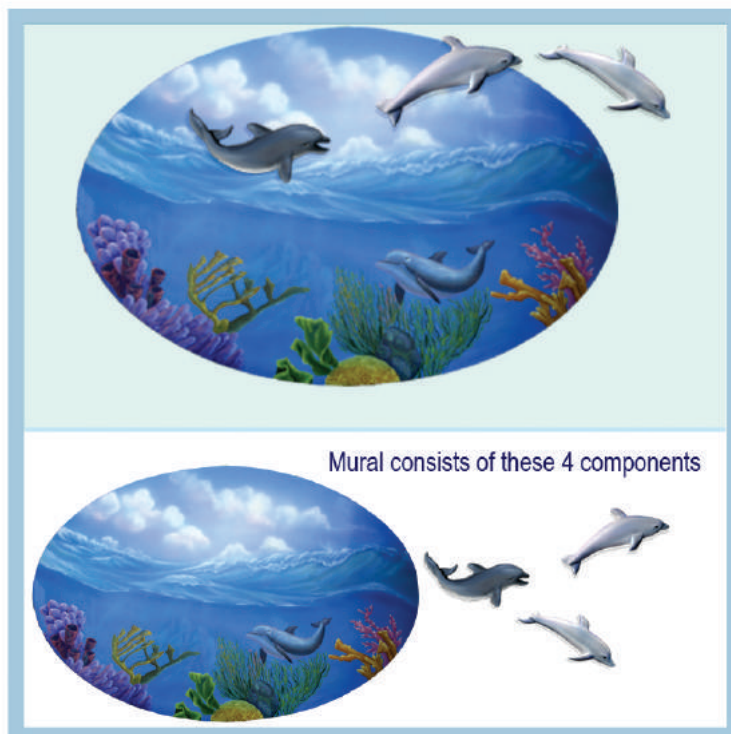

Dolphin Playground
MP32-60 60in x 40in. $780.